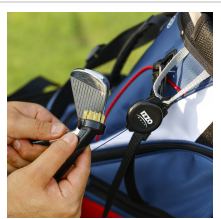

Images

How To Use View (A20292)