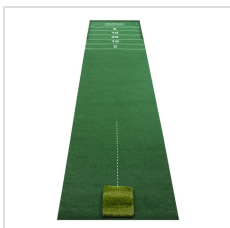

IZZO CHIP & PUTT CHALLENGE

Item#: A10068

Description :

Lower your scores by improving the most important part of your game with the IZZO Golf Chip & Putt Challenge. This versatile training mat lets you practice both putting and chipping while adding a fun scoring game for solo sessions or friendly competition. A removable "rough" hitting mat simulates challenging chip shots, while numbered target zones and an alignment guide help improve accuracy and consistency. Raised sidewalls keep balls on the mat, and the non-slip rubber backing provides a stable practice surface. Measuring 15' x 3', the mat rolls up to a compact 3" x 6" for easy storage and transport.

Order Notes :

Stock product is not returnable.

Colors

GREEN

Production Details

Production Time	2-3 Business Days
FOB	Macedon, New York, 14502

Imprint Details

Pricing Includes	0 / 0
------------------	-------

Images

Top View (A10068)

Izzo Logo (A10068)

Izzo Logo View (A10068)

(A10068)