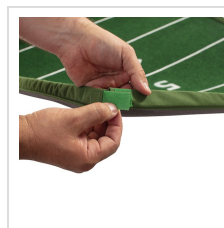

IZZO CHIP & PUTT CHALLENGE

Item#: A10068

Description :

Lower your scores by improving the most important part of your game with the IZZO Golf Chip & Putt Challenge. This versatile training mat lets you practice both putting and chipping while adding a fun scoring game for solo sessions or friendly competition. A removable "rough" hitting mat simulates challenging chip shots, while numbered target zones and an alignment guide help improve accuracy and consistency. Raised sidewalls keep balls on the mat, and the non-slip rubber backing provides a stable practice surface. Measuring 15' x 3', the mat rolls up to a compact 3" x 6" for easy storage and transport.

Images

Top View (A10068)

Izzo Logo (A10068)

Izzo Logo View (A10068)

(A10068)