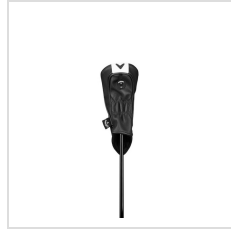

**Item#: A01070**

**Description :**

Designed for effortless retrieval, this premium accessory is crafted from high-quality PU materials for a durable and refined finish. It features an integrated tee holder for convenient access and added functionality, making it a practical addition for any golfer.

# Images

---

Black (A01070\_L0019)

Black/White (A01070\_L0019)

Black/White (A01070\_L0019)

White/Black (A01070\_Q0231)

White/Black (A01070\_Q0231)