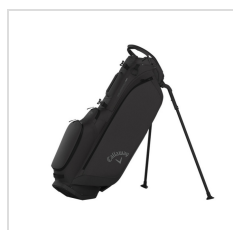

Black (A01066_B0074)