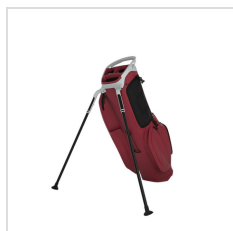

Silver/Cardinal (A01066_Q1113)