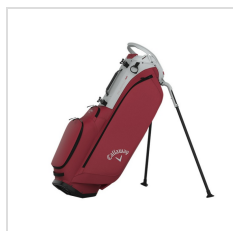

Imprint Details

Pricing Includes	5 Spot Colors / 1 location
Primary Imprint Area	4 Inches Width 6 Inches Height Removable Ball Pocket
Decoration Method	Embroidery

Images

Silver/Cardinal (A01066_Q1113)