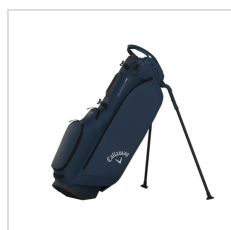

Navy (A01066_Q0605)