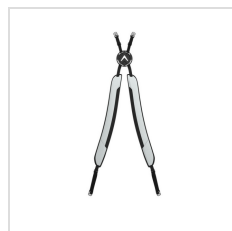

## Imprint Details

Pricing Includes	5 Spot Colors / 1 location
Primary Imprint Area	4 Inches Width 6 Inches Height Removable Ball Pocket
Decoration Method	Embroidery

## Images

Silver/Cardinal (A01066\_Q1113)

Silver/Cardinal (A01066\_Q1113)

Silver/Cardinal (A01066\_Q1113)

Silver/Cardinal (A01066\_Q1113)

Silver/Cardinal (A01066\_Q1113)

Black (A01066\_B0074)

Iron (A01066\_F0296)