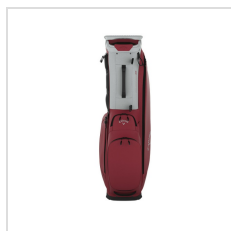

Silver/Cardinal (A01066_Q1113)