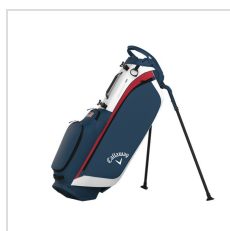

White/Marine/Red/Flag (A01066_Q0734)