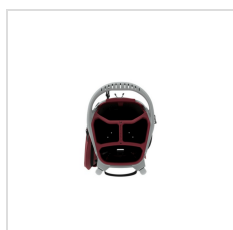

## Imprint Details

Pricing Includes	5 Spot Colors / 1 location
Primary Imprint Area	4 Inches Width 6 Inches Height Removable Ball Pocket
Decoration Method	Embroidery

## Images

Silver/Cardinal (A01066\_Q1113)

Silver/Cardinal (A01066\_Q1113)

Silver/Cardinal (A01066\_Q1113)

Silver/Cardinal (A01066\_Q1113)

Silver/Cardinal (A01066\_Q1113)

Black (A01066\_B0074)

Iron (A01066\_F0296)