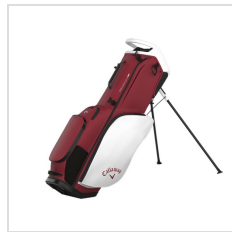

Cardinal/White (A01065_Q0743)