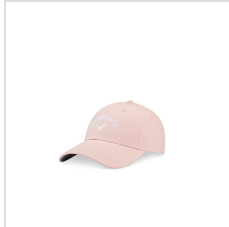

CALLAWAY LADIES PERFORMANCE SIDE CRESTED STRUCTURED HAT

Item#: A01043

Description :

This mid-profile, structured cap is made from performance fabric and features 30+ UV protection for added sun coverage. It includes a performance moisture-wicking sweatband to help keep you cool and comfortable, along with an adjustable Velcro strap closure for a secure, customizable fit.

Colors

WHITE

BLACK

PINK

Options

Embroidery Location	<input type="radio"/> None	<input type="radio"/> Left Side (2.5" W x 1.75" H)
Embroidery Location	<input type="radio"/> None	<input type="radio"/> Right Side (2.5" W x 1.75" H)
Embroidery Location	<input type="radio"/> None	<input type="radio"/> Back- Personalization

Production Details

Production Time	Stock Product: 3-5 Business Days. Logo Product 10-12 Business Days After Artwork Approval.
FOB	Carlsbad, California, 92018

Imprint Details

Pricing Includes	5 Colors / 3
Primary Imprint Area	2.5 Inches Width 1.75 Inches Height Left or Right Side
Decoration Method	Embroidery

Images

Black (A01043_B0074)

Pink (A01043_H0020)

White (A01043_L0027)

White (A01043_L0027)

White (A01043_L0027)

White (A01043_L0027)

White (A01043_L0027)