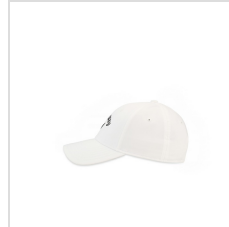

CALLAWAY LADIES PERFORMANCE SIDE CRESTED STRUCTURED HAT

Item#: A01043

Description :

This mid-profile, structured cap is made from performance fabric and features 30+ UV protection for added sun coverage. It includes a performance moisture-wicking sweatband to help keep you cool and comfortable, along with an adjustable Velcro strap closure for a secure, customizable fit.

Colors

WHITE

BLACK

PINK

Options

Embroidery Location	<input type="radio"/> None	<input type="radio"/> Left Side (2.5" W x 1.75" H)
Embroidery Location	<input type="radio"/> None	<input type="radio"/> Right Side (2.5" W x 1.75" H)
Embroidery Location	<input type="radio"/> None	<input type="radio"/> Back- Personalization

Images

Black (A01043_B0074)

Pink (A01043_H0020)

White (A01043_L0027)

White (A01043_L0027)

White (A01043_L0027)

White (A01043_L0027)

White (A01043_L0027)