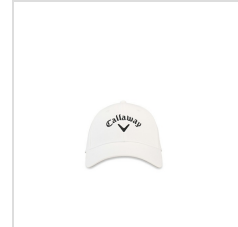

CALLAWAY LADIES PERFORMANCE SIDE CRESTED STRUCTURED HAT

Item#: A01043

Description :

This mid-profile, structured cap is made from performance fabric and features 30+ UV protection for added sun coverage. It includes a performance moisture-wicking sweatband to help keep you cool and comfortable, along with an adjustable Velcro strap closure for a secure, customizable fit.

Colors

WHITE

BLACK

PINK

Options

Embroidery Location	<input type="radio"/> None	<input type="radio"/> Left Side (2.5" W x 1.75" H)
Embroidery Location	<input type="radio"/> None	<input type="radio"/> Right Side (2.5" W x 1.75" H)
Embroidery Location	<input type="radio"/> None	<input type="radio"/> Back- Personalization

Production Details

Production Time	Stock Product: 3-5 Business Days. Logo Product 10-12 Business Days After Artwork Approval.
FOB	Carlsbad, California, 92018

Imprint Details

Pricing Includes	5 Colors / 3
Primary Imprint Area	2.5 Inches Width 1.75 Inches Height Left or Right Side
Decoration Method	Embroidery

Images

Black (A01043_B0074)

Pink (A01043_H0020)

White (A01043_L0027)

White (A01043_L0027)

White (A01043_L0027)

White (A01043_L0027)

White (A01043_L0027)