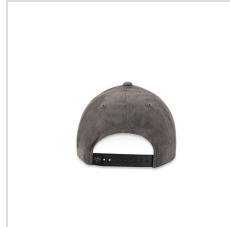

### Description :

This high-performance hat features a high-profile structured FLEXFIT 110® design combined with lightweight performance fabric for a comfortable and durable fit. It includes a FLEXFIT 110® sweatband for enhanced comfort and moisture management, along with an adjustable snapback closure for a secure, customizable fit. The modern design delivers a stylish look with performance-focused functionality on and off the course.

## Imprint Details

Pricing Includes	5 Colors / 2 locations
Primary Imprint Area	2.5 Inches Width 1.75 Inches Height Left or Right Side
Decoration Method	Embroidery

# Images

---

Black (A01013\_B0074)

Black (A01013\_B0074)

Black (A01013\_B0074)

Black (A01013\_B0074)

Navy (A01013\_C0408)

Silver (A01013\_Q0493)