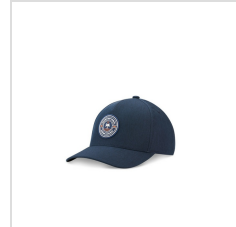

# CALLAWAY DOWNWIND TRUCKER HAT

### Description :

This high-performance hat features a high-profile structured FLEXFIT 110® design combined with lightweight performance fabric for a comfortable and durable fit. It includes a FLEXFIT 110® sweatband for enhanced comfort and moisture management, along with an adjustable snapback closure for a secure, customizable fit. The modern design delivers a stylish look with performance-focused functionality on and off the course.

## Imprint Details

Pricing Includes	5 Colors / 2 locations
Primary Imprint Area	2.5 Inches Width 1.75 Inches Height Left or Right Side
Decoration Method	Embroidery

# Images

---

Black (A01013\_B0074)

Black (A01013\_B0074)

Black (A01013\_B0074)

Black (A01013\_B0074)

Navy (A01013\_C0408)

Silver (A01013\_Q0493)