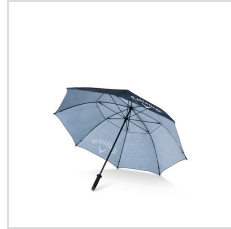

Black Camo (A00624_B0019)