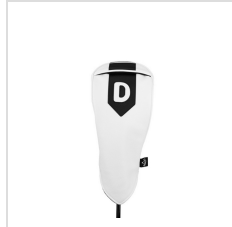

CALLAWAY PREMIUM DRIVER COVER

Item#: A00616

Description :

Crafted from premium PU materials, this headcover combines durability with timeless vintage styling. Available in driver, fairway, and hybrid sizes, all colors are offered across each model to create a coordinated and classic look on the course.

Production Details

Production Time	Stock Product: 3-5 Business Days. Logo Product: 10-12 Business Days After Artwork Approval
FOB	Carlsbad, California, 92018

Imprint Details

Pricing Includes	5 Spot colors / 1 location
Primary Imprint Area	2.5 Inches Height 2.5 Inches Width Front
Decoration Method	Embroidery

Images

Black/White (A00616_Q0008)

Black/White (A00616_Q0008)

White/Black (A00616_Q0003)

White/Black (A00616_Q0003)

Navy/White (A00616_Q0231)

Navy/White (A00616_Q0231)