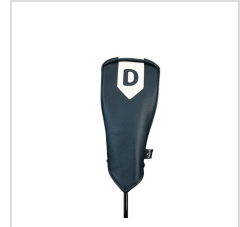

CALLAWAY PREMIUM DRIVER COVER

Item#: A00616

Description :

Crafted from premium PU materials, this headcover combines durability with timeless vintage styling. Available in driver, fairway, and hybrid sizes, all colors are offered across each model to create a coordinated and classic look on the course.

Images

Black/White (A00616_Q0008)

Black/White (A00616_Q0008)

White/Black (A00616_Q0003)

White/Black (A00616_Q0003)

Navy/White (A00616_Q0231)

Navy/White (A00616_Q0231)