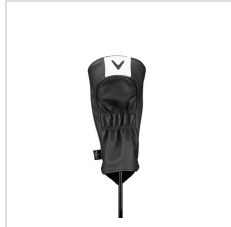

CALLAWAY PREMIUM DRIVER COVER

Item#: A00616

Description :

Crafted from premium PU materials, this headcover combines durability with timeless vintage styling. Available in driver, fairway, and hybrid sizes, all colors are offered across each model to create a coordinated and classic look on the course.

Colors

BLACK/ WHITE

NAVY/ WHITE

WHITE/ BLACK

Options

Decoration	<input type="radio"/> None	<input type="radio"/> Embroidery- Front; 2.5" x 2.5"	<input type="radio"/> Heat Transfer- Front: 3" x 3"
------------	----------------------------	--	---

Production Details

Production Time	Stock Product: 3-5 Business Days. Logo Product: 10-12 Business Days After Artwork Approval
FOB	Carlsbad, California, 92018

Imprint Details

Pricing Includes	5 Spot colors / 1 location
Primary Imprint Area	2.5 Inches Height 2.5 Inches Width Front
Decoration Method	Embroidery

Images

Black/White (A00616_Q0008)

Black/White (A00616_Q0008)

White/Black (A00616_Q0003)

White/Black (A00616_Q0003)

Navy/White (A00616_Q0231)

Navy/White (A00616_Q0231)