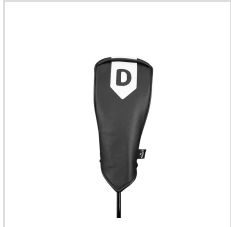

Images

Black/White (A00616_Q0008)