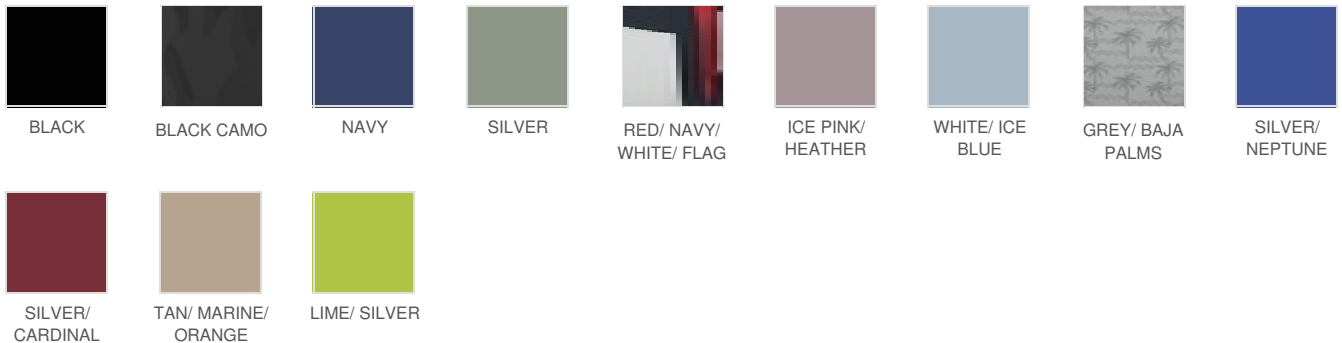

Colors

Options

Ball Pocket Decoration	None	Embroidered (4.25" W x 6.75" H)	Heat Transfer (4.25" W x 6.75" H)
Left Side Pocket Decoration	None	Embroidered (6" W x 6" H)	Heat Transfer (6" W x 6" H)
Right Side Pocket Decoration	None	Embroidered (6" W x 6" H)	Heat Transfer (6" W x 6" H)

Production Details

Production Time	Stock Product: 3-5 Business Days. Logo Product: 10-15 Business Days After Artwork Approval.
FOB	Carlsbad, California, 92018