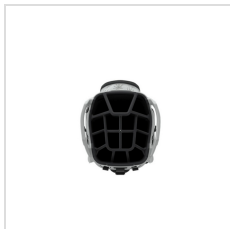

Item#: A00578

Description :

The product features a 14-way SHAFT SHIELD™ top with LOWRIDER™ Cart compatibility, a front-facing GPS pocket, an oversized cooler-lined pocket, a rapid-access pocket, 10 total pockets for convenient storage, and a removable ball pocket for added versatility.

Images

Black Camo (A00578_B0019)

Black (A00578_B0075)

Silver (A00578_Q0414)

Red/Navy/White/Flag (A00578_Q0415)

Navy (A00578_Q0416)

Silver/Neptune (A00578_Q0749)

Lime/Silver (A00578_Q1030)

Ice Pink/Heather
(A00578_Q1035)

Grey/Baja Palms (A00578_Q1041)

Grey/Baja Palms (A00578_Q1041)

Grey/Baja Palms (A00578_Q1041)

Grey/Baja Palms (A00578_Q1041)

Grey/Baja Palms (A00578_Q1041)

Grey/Baja Palms (A00578_Q1041)