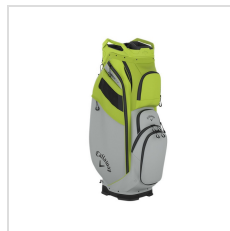

Production Details

Production Time	Stock Product: 3-5 Business Days. Logo Product: 10-15 Business Days After Artwork Approval.
FOB	Carlsbad, California, 92018

Imprint Details

Pricing Includes	5 Spot Colors / 1 location
Primary Imprint Area	4.25 Inches Width 6.75 Inches Height Removeable Ball Pocket
Decoration Method	Embroidery

Images

Black Camo (A00578_B0019)

Black (A00578_B0075)

Silver (A00578_Q0414)

Red/Navy/White/Flag (A00578_Q0415)

Navy (A00578_Q0416)

Silver/Neptune (A00578_Q0749)

Lime/Silver (A00578_Q1030)

Ice Pink/Heather
(A00578_Q1035)

Grey/Baja Palms (A00578_Q1041)

Grey/Baja Palms (A00578_Q1041)

Grey/Baja Palms (A00578_Q1041)

Grey/Baja Palms (A00578_Q1041)

Grey/Baja Palms (A00578_Q1041)

Grey/Baja Palms (A00578_Q1041)