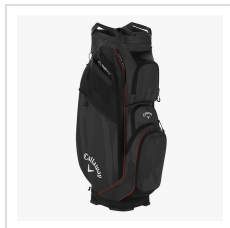

Imprint Details

Pricing Includes	5 Spot Colors / 1 location
Primary Imprint Area	4.25 Inches Width 6.75 Inches Height Removeable Ball Pocket
Decoration Method	Embroidery

Images

Black Camo (A00578_B0019)