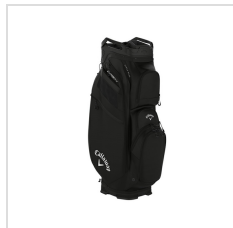

Colors

Options

Ball Pocket Decoration	None	Embroidered (4.25" W x 6.75" H)	Heat Transfer (4.25" W x 6.75" H)
Left Side Pocket Decoration	None	Embroidered (6" W x 6" H)	Heat Transfer (6" W x 6" H)
Right Side Pocket Decoration	None	Embroidered (6" W x 6" H)	Heat Transfer (6" W x 6" H)

Production Details

Production Time	Stock Product: 3-5 Business Days. Logo Product: 10-15 Business Days After Artwork Approval.
FOB	Carlsbad, California, 92018

Imprint Details

Pricing Includes	5 Spot Colors / 1 location
Primary Imprint Area	4.25 Inches Width 6.75 Inches Height Removeable Ball Pocket
Decoration Method	Embroidery

Images

Black Camo (A00578_B0019)

Black (A00578_B0075)

Silver (A00578_Q0414)

Red/Navy/White/Flag (A00578_Q0415)

Navy (A00578_Q0416)

Silver/Neptune (A00578_Q0749)

Lime/Silver (A00578_Q1030)