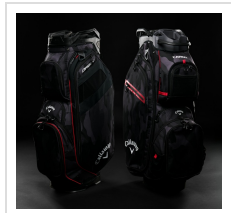

Black Camo (A00570_B0019)