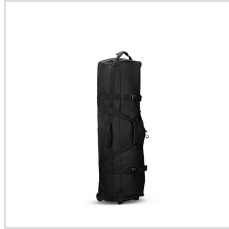

**Item#: A00509**

**Description :**

The Clubhouse Travel Cover is designed for golfers on the go, combining convenience, durability, and smart storage solutions. Featuring a sleek design with Comfort Grip Handles, internal slit pockets, and a Flip and Fold compact storage design, it provides easy transport and organization. Built with recycled Repreve® body fabric and a reinforced wheel base, this travel cover offers lasting performance and protection. Callaway's Driver Defender™ is included for added club protection, along with exterior quick-release tie downs for secure travel. Dimensions: 52" x 12" x 11".

**Order Notes:**

Setup fee is \$200. Stock products are non-returnable. Please note that Callaway cannot ship using a FedEx account number and ships via UPS only.

**Colors**

BLACK

**Options**

<b>Embroidery Location</b>	<input type="radio"/> None <input checked="" type="radio"/> Front (5" W x 7" H)
----------------------------	---

**Production Details**

<b>Production Time</b>	Stock Product: 3-5 Business Days. Logo Product: 10-12 Business Days after Artwork Approval
<b>FOB</b>	Carlsbad, California, 92018

**Imprint Details**

<b>Pricing Includes</b>	Full Color / 1 location
<b>Primary Imprint Area</b>	5 Inches Width 7 Inches Height Front
<b>Decoration Method</b>	Embroidery

# Images

---

Black (A00509\_B0074)

Black (A00509\_B0074)

Black (A00509\_B0074)