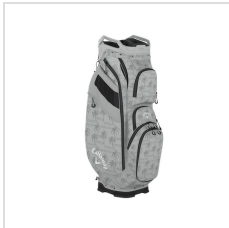

Grey/Baja Palms (A00487_Q1041)