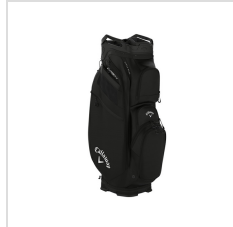

Black (A00487_B0075)