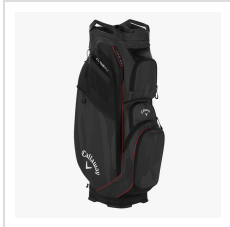

Images

Black Camo (A00487_B0019)