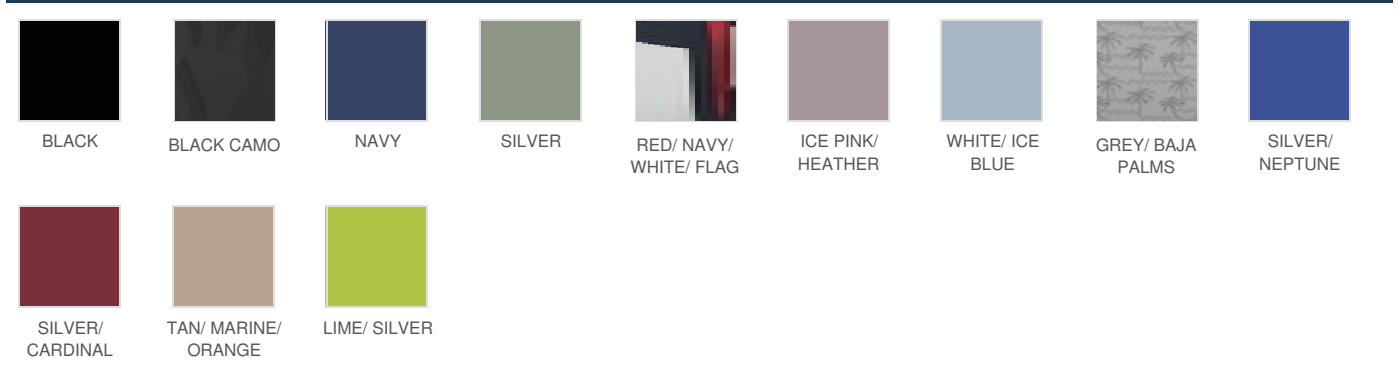

Colors

Options

Ball Pocket Decoration	☐ None ☐ Embroidered (4.25" W x 6.75" H) ☐ Heat Transfer (4.25" W x 6.75" H)

Production Details

Production Time	Stock Product: 3-5 Business Days. Logo Product: 10-15 Business Days After Artwork Approval.
FOB	Carlsbad, California, 92018

Imprint Details

Pricing Includes	5 Spot Colors / 1 location
Primary Imprint Area	4.25 Inches Width 6.75 Inches Height Ball Pocket
Decoration Method	Embroidery