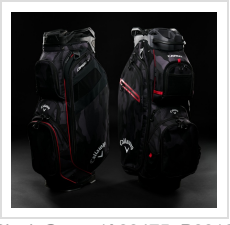

Black Camo (A00475_B0019)