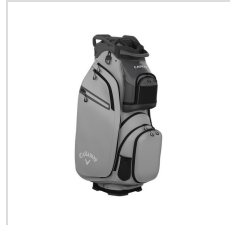

Images

Black (A00475_B0074)

Black Camo (A00475_B0019)

Navy (A00475_C0426)

Silver (A00475_F0254)

White/Navy/Red/Flag (A00475_Q0399)

Black/Palms (A00475_Q0599)

Olive/White (A00475_Q0735)