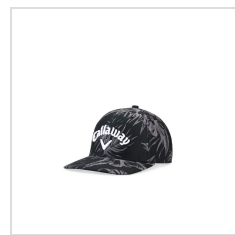

## Imprint Details

Pricing Includes	5 Colors / 2 locations
Primary Imprint Area	2.5 Inches Width 1.75 Inches Height Left or Right Side Panel
Decoration Method	Embroidery

## Images

Navy (A00102\_C0408)

Navy (A00102\_C0408)

Navy (A00102\_C0408)

Navy (A00102\_C0408)

Black Tropical (A00102\_Q0601)

White/Grey (A00102\_Q005)

White/Surf Spray (A00102\_Q0511)

White/Navy (A00102\_Q1075)

White/Slate (A00102\_Q0585)

Slate Blue (A00102\_C0136)

Forest (A00102\_E0175)

Black/White (5222166)

White/Black (5222177)

Silver/White (5224023)

Black Heather/Blue (5223171)