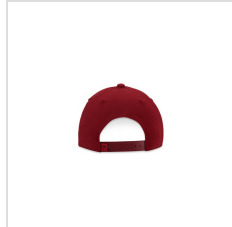

## Imprint Details

Pricing Includes	5 Colors / 2 locations
Primary Imprint Area	2.5 Inches Width 1.75 Inches Height Left or Right Panels
Decoration Method	Embroidery

# Images

---

Cardinal (A00045\_J0045)

Cardinal (A00045\_J0045)

Cardinal (A00045\_J0045)

Cardinal (A00045\_J0045)

Navy (A00045\_C0055)

Black (A00045\_B0072)