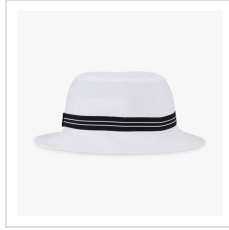

Callaway Bucket Hat