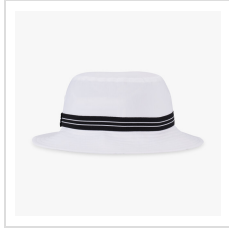

Callaway Bucket Hat