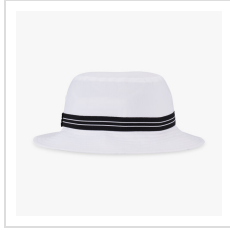

Callaway Bucket Hat