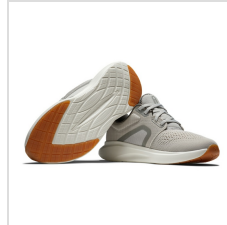

**Item#: 98164**

**Description :**

Description

- Premium synthetic leather upper with breathable mesh linings
- Geometrically optimized EVA Cushioning system minimizes weight and maximizes energy return
- TPU PowerClip harnesses lateral movement for increased stability
- Underfoot molded density FitBed
- Multi-dimensional traction lugs conquer any lie

1-year waterproof warranty

**Flex Last**

Full rounded toe character, full fit across forefoot and instep, with a slightly narrow heel. Added toe spring for athletic profile.

Stock product is not returnable.

## Images

FootJoy Ladies Hyperflex TR Golf Shoe\*

FootJoy Ladies Hyperflex TR Golf Shoe\*

FootJoy Ladies Hyperflex TR Golf Shoe\*

FootJoy Ladies Hyperflex TR Golf Shoe\*

FootJoy Ladies Hyperflex TR Golf Shoe\*

FootJoy Ladies Hyperflex TR Golf Shoe\*

FootJoy Ladies Hyperflex TR Golf Shoe\*

FootJoy Ladies Hyperflex TR Golf Shoe\*

FootJoy Ladies Hyperflex TR Golf Shoe\*

FootJoy Ladies Hyperflex TR Golf Shoe\*

FootJoy Ladies Hyperflex TR Golf Shoe\*