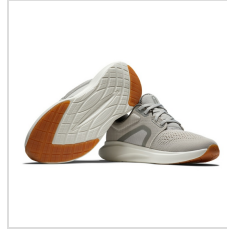

**Item#: 98164**

**Description :**

Description

- Premium synthetic leather upper with breathable mesh linings
- Geometrically optimized EVA Cushioning system minimizes weight and maximizes energy return
- TPU PowerClip harnesses lateral movement for increased stability
- Underfoot molded density FitBed
- Multi-dimensional traction lugs conquer any lie

1-year waterproof warranty

**Flex Last**

Full rounded toe character, full fit across forefoot and instep, with a slightly narrow heel. Added toe spring for athletic profile.

Stock product is not returnable.

**Colors**

GREY

**Sizes**

Size	5	5.5	6	6.5	7	7.5	8	8.5	9	9.5	10	11
------	---	-----	---	-----	---	-----	---	-----	---	-----	----	----

**Options**

Width	Medium Width
-------	--------------

## Images

FootJoy Ladies Hyperflex TR Golf Shoe\*

FootJoy Ladies Hyperflex TR Golf Shoe\*

FootJoy Ladies Hyperflex TR Golf Shoe\*

FootJoy Ladies Hyperflex TR Golf Shoe\*

FootJoy Ladies Hyperflex TR Golf Shoe\*