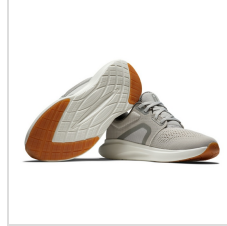

**Item#: 98164**

**Description :**

Description

- Premium synthetic leather upper with breathable mesh linings
- Geometrically optimized EVA Cushioning system minimizes weight and maximizes energy return
- TPU PowerClip harnesses lateral movement for increased stability
- Underfoot molded density FitBed
- Multi-dimensional traction lugs conquer any lie

1-year waterproof warranty

**Flex Last**

Full rounded toe character, full fit across forefoot and instep, with a slightly narrow heel. Added toe spring for athletic profile.

Stock product is not returnable.

## Images

FootJoy Ladies Hyperflex TR Golf Shoe\*

FootJoy Ladies Hyperflex TR Golf Shoe\*

FootJoy Ladies Hyperflex TR Golf Shoe\*

FootJoy Ladies Hyperflex TR Golf Shoe\*

FootJoy Ladies Hyperflex TR Golf Shoe\*

FootJoy Ladies Hyperflex TR Golf Shoe\*

FootJoy Ladies Hyperflex TR Golf Shoe\*

FootJoy Ladies Hyperflex TR Golf Shoe\*

FootJoy Ladies Hyperflex TR Golf Shoe\*

FootJoy Ladies Hyperflex TR Golf Shoe\*

FootJoy Ladies Hyperflex TR Golf Shoe\*