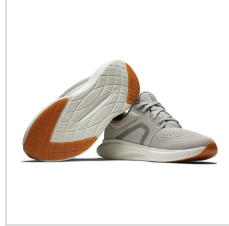

**Item#: 98164**

**Description :**

Description

- Premium synthetic leather upper with breathable mesh linings
- Geometrically optimized EVA Cushioning system minimizes weight and maximizes energy return
- TPU PowerClip harnesses lateral movement for increased stability
- Underfoot molded density FitBed
- Multi-dimensional traction lugs conquer any lie

1-year waterproof warranty

**Flex Last**

Full rounded toe character, full fit across forefoot and instep, with a slightly narrow heel. Added toe spring for athletic profile.

Stock product is not returnable.

## Images

FootJoy Ladies Hyperflex TR Golf Shoe\*

FootJoy Ladies Hyperflex TR Golf Shoe\*

FootJoy Ladies Hyperflex TR Golf Shoe\*

FootJoy Ladies Hyperflex TR Golf Shoe\*

FootJoy Ladies Hyperflex TR Golf Shoe\*

FootJoy Ladies Hyperflex TR Golf Shoe\*

FootJoy Ladies Hyperflex TR Golf Shoe\*

FootJoy Ladies Hyperflex TR Golf Shoe\*

FootJoy Ladies Hyperflex TR Golf Shoe\*

FootJoy Ladies Hyperflex TR Golf Shoe\*

FootJoy Ladies Hyperflex TR Golf Shoe\*