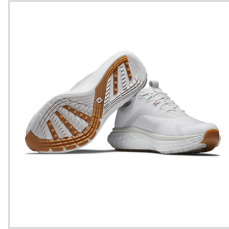

FOOTJOY LADIES QUANTUM GOLF SHOE

Item#: 97818

Description :

Description:

Full rounded toe character, slightly shallower depth in the toe area, narrower fit in heel.

- Lightweight, breathable mesh upper with ripstop heel.
- SofFOAM delivers an incredibly cushioned and plush ride for all-day walking and playing comfort.
- Folded 3D collar maximizes comfort and no-slip fit.
- Mold to your foot OrthoLite®
- Impressions FitBed®.
- Multi-dimensional traction targets rotational and lateral swing forces Lightweight EVA cushioning midsole.

Order Notes:

- Stock product is not returnable.

Colors

BLACK/ WHITE

WHITE/ ROSE

LUCENT
WHITE/ HOT
CORAL/
ASPHALT

Sizes

Size*	5	5.5	6	6.5	7	7.5	8	8.5	9	9.5	10	11
-------	---	-----	---	-----	---	-----	---	-----	---	-----	----	----

Production Details

Production Time	5-7 Business Days
FOB	Brockton, Massachusetts, 02302

Images

Black/White (97818)

Black/White (97818)

White/Rose (97819)

White/Rose (97819)

Lucent White/Hot Coral/Asphalt (97828)