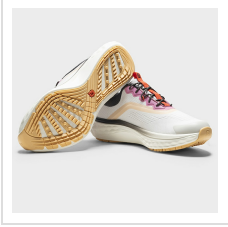

FOOTJOY LADIES QUANTUM GOLF SHOE

Item#: 97818

Description :

Description:

Full rounded toe character, slightly shallower depth in the toe area, narrower fit in heel.

- Lightweight, breathable mesh upper with ripstop heel.
- SofFOAM delivers an incredibly cushioned and plush ride for all-day walking and playing comfort.
- Folded 3D collar maximizes comfort and no-slip fit.
- Mold to your foot OrthoLite®
- Impressions FitBed®.
- Multi-dimensional traction targets rotational and lateral swing forces Lightweight EVA cushioning midsole.

Order Notes:

- Stock product is not returnable.

Colors

BLACK/ WHITE

WHITE/ ROSE

LUCENT
WHITE/ HOT
CORAL/
ASPHALT

Sizes

Size*	5	5.5	6	6.5	7	7.5	8	8.5	9	9.5	10	11
-------	---	-----	---	-----	---	-----	---	-----	---	-----	----	----

Production Details

Production Time	5-7 Business Days
FOB	Brockton, Massachusetts, 02302

Images

Black/White (97818)

Black/White (97818)

White/Rose (97819)

White/Rose (97819)

Lucent White/Hot Coral/Asphalt (97828)