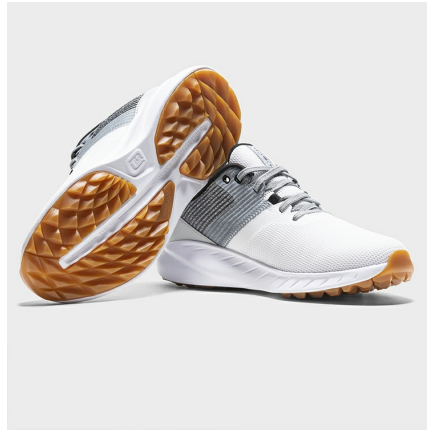

FOOTJOY LADIES FLEX GOLF SHOE

Item#: 95746

Description :

Description:

Full rounded toe character, slightly shallower depth in the toe area, narrower fit in heel.

- Lightweight performance mesh for all day breathability.
- StratoLite midsole balances underfoot cushioning and superb stability.
- VersaTrax outsole for on-course performance and wear-to-the-course versatility.
- Underfoot cushioning from a high density molded EVA FitBed®.

Order Notes:

- Stock product is not returnable.

Colors

HEATHERED
GREY/ WHITE

SKY BLUE/ ICE/
WHITE

LUCENT
WHITE/ ROSE
GOLD/
SHADOW

Sizes

Size*	5	5.5	6	6.5	7	7.5	8	8.5	9	9.5	10	11
-------	---	-----	---	-----	---	-----	---	-----	---	-----	----	----