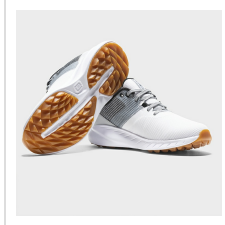

FOOTJOY LADIES FLEX GOLF SHOE

Item#: 95746

Description :

Description:

Full rounded toe character, slightly shallower depth in the toe area, narrower fit in heel.

- Lightweight performance mesh for all day breathability.
- StratoLite midsole balances underfoot cushioning and superb stability.
- VersaTrax outsole for on-course performance and wear-to-the-course versatility.
- Underfoot cushioning from a high density molded EVA FitBed®.

Order Notes:

- Stock product is not returnable.

Colors

HEATHERED
GREY/ WHITE

SKY BLUE/ ICE/
WHITE

LUCENT
WHITE/ ROSE
GOLD/
SHADOW

Sizes

Size*	5	5.5	6	6.5	7	7.5	8	8.5	9	9.5	10	11
-------	---	-----	---	-----	---	-----	---	-----	---	-----	----	----

Production Details

Production Time	5-7 Business Days
FOB	Brockton, Massachusetts, 02302

Images

Sky Blue/Ice/White (95744)

Lucent White/Rose Gold/Shadow (95745)

Heathered Grey/White (95746)