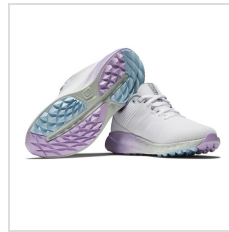

Performa Sport Last

Full rounded toe character, slightly shallower depth in the toe area, narrower fit in heel.

Availability varies per size, call to verify current inventory.

Stock product is not returnable.

Colors

GREY/ PURPLE

WHITE/ PINK

WHITE/ AQUA/
LAVENDER

Sizes

Size	5	5.5	6	6.5	7	7.5	8	8.5	9	9.5	10	11
------	---	-----	---	-----	---	-----	---	-----	---	-----	----	----

Options

Width	Medium Width
-------	--------------

Production Details

Production Time	5-7 Business Days
FOB	Brockton, Massachusetts, 02302

Imprint Details

Primary Imprint Area	0 0
----------------------	-----

Images

FootJoy FJ Flex Ladies*

FootJoy FJ Flex Ladies*

FootJoy FJ Flex Ladies*

FootJoy FJ Flex Ladies*

FootJoy FJ Flex Ladies*

FootJoy FJ Flex Ladies*