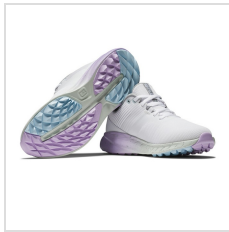

Performa Sport Last

Full rounded toe character, slightly shallower depth in the toe area, narrower fit in heel.

Availability varies per size, call to verify current inventory.

Stock product is not returnable.

Colors

GREY/ PURPLE

WHITE/ PINK

WHITE/ AQUA/
LAVENDER

Sizes

Size	5	5.5	6	6.5	7	7.5	8	8.5	9	9.5	10	11
------	---	-----	---	-----	---	-----	---	-----	---	-----	----	----

Options

Width	Medium Width
-------	--------------

Production Details

Production Time	5-7 Business Days
FOB	Brockton, Massachusetts, 02302

Imprint Details

Primary Imprint Area	0 0
----------------------	-----

Images

FootJoy FJ Flex Ladies*

FootJoy FJ Flex Ladies*

FootJoy FJ Flex Ladies*

FootJoy FJ Flex Ladies*

FootJoy FJ Flex Ladies*

FootJoy FJ Flex Ladies*