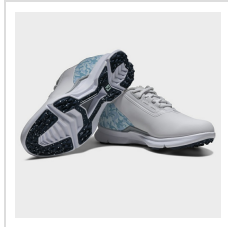

Item#: 90798

Description :

Description:

Full rounded toe character, full fit across forefoot and instep, with a slightly narrow heel. Added toe spring for athletic profile.

- Premium synthetic leather upper with breathable mesh linings.
- Geometrically optimized EVA Cushioning system minimizes weight and maximizes energy return.
- TPU PowerClip harnesses lateral movement for increased stability.
- Underfoot molded density FitBed.
- Multi-dimensional traction lugs
- conquer any lie.

Production Details

Production Time	5-7 Business Days
FOB	Brockton, Massachusetts, 02302

Imprint Details

Primary Imprint Area	0 0
----------------------	-----

Images

White/Black/Grey (90798)

Navy/White/Pink (90799)

Arctic White/Carolina Camo (93793)