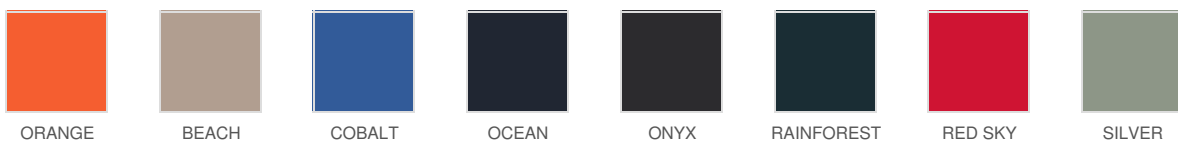

Colors

Sizes

Size	XS	S	M	Large	X-Large	XX-Large	XXX-Large

Production Details

Production Time	2-3 Business Days
FOB	AVENEL, New Jersey, 07001