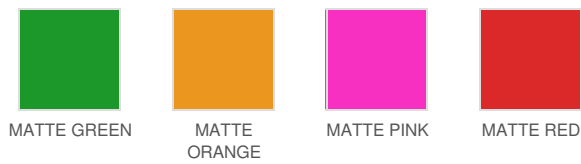

Colors

Options

Golf Ball Imprint Side 1	<input diameter"="" type="button" value="Logo- 7/8"/> Personalization
Golf Ball Imprint Side 2	None <input diameter"="" type="button" value="Logo Side 2- 7/8"/> Personalization - Side 2

Production Details

Production Time	7-10 Business Days after Artwork Approval
FOB	Carlsbad, California, 92018

Imprint Details

Pricing Includes	1 color / 1 location
Primary Imprint Area	7/8 Inches Diameter Equator of Golf Ball
Decoration Method	Pad Print