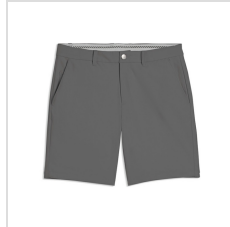

DEEP NAVY

PUMA BLACK

WHITE GLOW

BIRCH

TEAM LIGHT  
BLUE

SHADY GREY

PLATINO GREY

DARK INDIGO

ROSE  
BLOSSOM

BLUE JEWEL

ESPRESSO  
BEAN

**Sizes**

Waist Size*	28"	30"	32"	33"	34"	35"	36"	38"	40"	42"
-------------	-----	-----	-----	-----	-----	-----	-----	-----	-----	-----

**Production Details**

Production Time	3-5 Business Days
FOB	Carlsbad, California, 92008

# Images

---

Puma Black (636476-01)

Deep Navy (636476-02)

Shady Grey (636476-03)

Platino Grey (636476-04)

Birch (636476-05)

White Glow (636476-06)

Dark Indigo (636476-07)

Team Light Blue (636476-08)

Rose Blossom (636476-09)

Rose Blossom (636476-09)

Blue Jewel (636476-10)

Espresso Bean (636476-11)