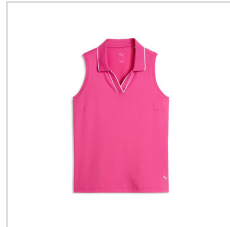

Pink Opal (635158-08)