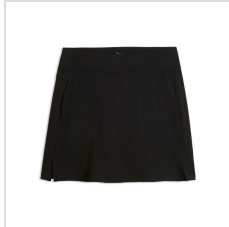

Item#: 635031

Description :

Description:

- 85% Polyester Recycled, 15% Elastane
- Single Jersey

Order Notes:

- Stock product is not returnable.
- Puma will not ship on a 3rd party account

Colors

DEEP NAVY

PUMA BLACK

WHITE GLOW

ROYAL
SAPPHIRE

MINT JELLY

Sizes

Size*	<input type="button" value="Small"/>	<input type="button" value="Medium"/>	<input type="button" value="Large"/>	<input type="button" value="X-Large"/>	<input type="button" value="XX-Large"/>	<input type="button" value="XXX-Large"/>
-------	--------------------------------------	---------------------------------------	--------------------------------------	--	---	--

Production Details

Production Time	3-5 Business Days
FOB	Carlsbad, California, 92008

Imprint Details

Pricing Includes	0 / 0
------------------	-------

Images

White Glow (635031-01)

Puma Black (635031-02)

Deep Navy (635031-03)

Mint Jelly (635031-04)

Royal Sapphire (635031-05)

Royal Sapphire (635031-05)