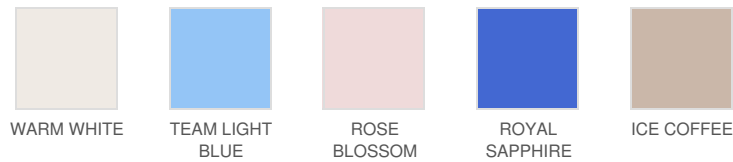

PUMA MATTR CHECK JACQUARD POLO- BACK NECK

Item#: 634851

Description :

Description:

- 88% Polyester Recycled, 12% Elastane
- Double Face Jacquard
- Single jersey

Order Notes:

- Stock product is not returnable.
- Puma will not ship on a 3rd party account

Colors

Sizes

Size*	<input type="button" value="Small"/>	<input type="button" value="Medium"/>	<input type="button" value="Large"/>	<input type="button" value="X-Large"/>	<input type="button" value="XX-Large"/>	<input type="button" value="XXX-Large"/>
-------	--------------------------------------	---------------------------------------	--------------------------------------	----------------------------------------	-----------------------------------------	------------------------------------------

Production Details

Production Time	3-5 Business Days
FOB	Carlsbad, California, 92008

Imprint Details

Pricing Includes	0 / 0
------------------	-------

Images

Warm White (634851-01)

Rose Blossom (634851-02)

Royal Sapphire (634851-04)