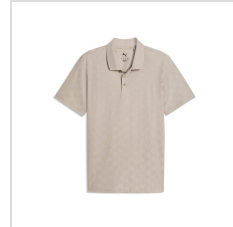

PUMA MATTR CHECK JACQUARD POLO- BACK NECK

Item#: 634851

Description :

Description:

- 88% Polyester Recycled, 12% Elastane
- Double Face Jacquard
- Single jersey

Order Notes:

- Stock product is not returnable.
- Puma will not ship on a 3rd party account

Production Details

Production Time	3-5 Business Days
FOB	Carlsbad, California, 92008

Imprint Details

Pricing Includes	0 / 0
------------------	-------

Images

Warm White (634851-01)

Rose Blossom (634851-02)

Royal Sapphire (634851-04)

Royal Sapphire (634851-04)

Ice Coffee (634851-05)

Team Light Blue (634851-06)