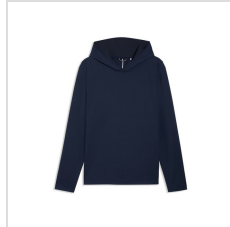

PUMA BLACK

WHITE GLOW

TEAM LIGHT
BLUE

PLATINO GREY

MINT JELLY

Sizes

Size*	<input type="button" value="Small"/>	<input type="button" value="Medium"/>	<input type="button" value="Large"/>	<input type="button" value="X-Large"/>	<input type="button" value="XX-Large"/>	<input type="button" value="XXX-Large"/>
-------	--------------------------------------	---------------------------------------	--------------------------------------	--	---	--

Production Details

Production Time	3-5 Business Days
FOB	Carlsbad, California, 92008

Imprint Details

Pricing Includes	0 / 0
------------------	-------

Images

White Glow (634828-01)

Puma Black (634828-02)

Deep Navy (634828-03)

Platino Grey (634828-04)

Team Light Blue (634828-05)

Team Light Blue (634828-05)

Mint Jelly (634828-06)