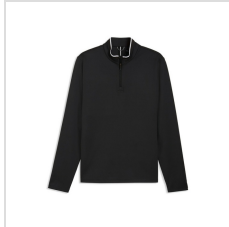

PUMA CLOUDSPUN TECH 1/4 ZIP- LEFT SLEEVE

Item#: 634826

Description :

Description:

- Sizes: S-3XL
- 77% Polyester Recycled, 23% Elastane - Interlock

Order Notes:

- Stock product is not returnable.
- Puma will not ship on a 3rd party account

Production Details

Production Time	3-5 Business Days
FOB	Carlsbad, California, 92008

Imprint Details

Pricing Includes	0 / 0
------------------	-------

Images

White Glow (634826-01)

Puma Black (634826-02)

Deep Navy (634826-03)

Platino Grey (634826-04)

Team Light Blue (634826-05)

Mint Jelly (634826-06)

Mint Jelly (634826-06)