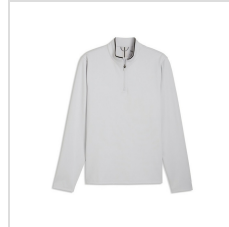

PUMA CLOUDSPUN TECH 1/4 ZIP- LEFT SLEEVE

Item#: 634826

Description :

Description:

- Sizes: S-3XL
- 77% Polyester Recycled, 23% Elastane - Interlock

Order Notes:

- Stock product is not returnable.
- Puma will not ship on a 3rd party account

Production Details

Production Time	3-5 Business Days
FOB	Carlsbad, California, 92008

Imprint Details

Pricing Includes	0 / 0
------------------	-------

Images

White Glow (634826-01)

Puma Black (634826-02)

Deep Navy (634826-03)

Platino Grey (634826-04)

Team Light Blue (634826-05)

Mint Jelly (634826-06)

Mint Jelly (634826-06)