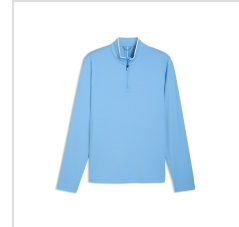

PUMA CLOUDSPUN TECH 1/4 ZIP- LEFT SLEEVE

Item#: 634826

Description :

Description:

- Sizes: S-3XL
- 77% Polyester Recycled, 23% Elastane - Interlock

Order Notes:

- Stock product is not returnable.
- Puma will not ship on a 3rd party account

Production Details

Production Time	3-5 Business Days
FOB	Carlsbad, California, 92008

Imprint Details

Pricing Includes	0 / 0
------------------	-------

Images

White Glow (634826-01)

Puma Black (634826-02)

Deep Navy (634826-03)

Platino Grey (634826-04)

Team Light Blue (634826-05)

Mint Jelly (634826-06)

Mint Jelly (634826-06)