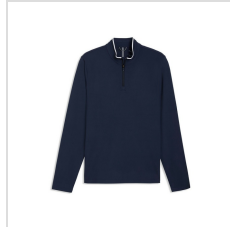

PUMA CLOUDSPUN TECH 1/4 ZIP- LEFT SLEEVE

Item#: 634826

Description :

Description:

- Sizes: S-3XL
- 77% Polyester Recycled, 23% Elastane - Interlock

Order Notes:

- Stock product is not returnable.
- Puma will not ship on a 3rd party account

Production Details

Production Time	3-5 Business Days
FOB	Carlsbad, California, 92008

Imprint Details

Pricing Includes	0 / 0
------------------	-------

Images

White Glow (634826-01)

Puma Black (634826-02)

Deep Navy (634826-03)

Platino Grey (634826-04)

Team Light Blue (634826-05)

Mint Jelly (634826-06)

Mint Jelly (634826-06)