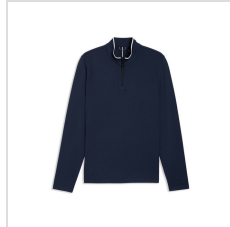

PUMA BLACK

WHITE GLOW

TEAM LIGHT
BLUE

PLATINO GREY

MINT JELLY

Sizes

Size*	<input type="button" value="Small"/>	<input type="button" value="Medium"/>	<input type="button" value="Large"/>	<input type="button" value="X-Large"/>	<input type="button" value="XX-Large"/>	<input type="button" value="XXX-Large"/>
-------	--------------------------------------	---------------------------------------	--------------------------------------	--	---	--

Production Details

Production Time	3-5 Business Days
FOB	Carlsbad, California, 92008

Imprint Details

Pricing Includes	0 / 0
------------------	-------

Images

White Glow (634825-01)

Puma Black (634825-02)

Deep Navy (634825-03)

Platino Grey (634825-04)

Team Light Blue (634825-05)

Mint Jelly (634825-06)