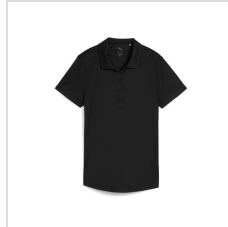

# Images

---

Puma Ladies Pure 2.0 Short Sleeve Polo

White Glow (629944-01)

Puma Black (629944-02)

Slate Sky (629944-04)

Strong Red (629944-05)

Festive Blue (629944-08)