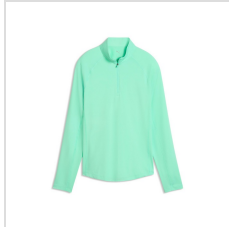

Item#: 629521

Description :

Description:

- 94% Polyester Recycled, 6% Elastane - Single Jersey
- SPF40

Order Notes:

- Stock product is not returnable.
- Puma will not ship on a 3rd party account

Colors

DEEP NAVY

PUMA BLACK

WHITE GLOW

ROYAL
SAPPHIRE

MINT JELLY

PINK OPAL

SPRING BLUE

Sizes

Size*	<input type="checkbox"/> XS	<input type="checkbox"/> Small	<input type="checkbox"/> Medium	<input type="checkbox"/> Large	<input type="checkbox"/> X-Large	<input type="checkbox"/> XX-Large
-------	-----------------------------	--------------------------------	---------------------------------	--------------------------------	----------------------------------	-----------------------------------

Production Details

Production Time	3-5 Business Days
FOB	Carlsbad, California, 92008

Imprint Details

Pricing Includes	0 / 0
------------------	-------

Images

Puma Black (629521-01)

Mint Jelly (629521-12)

Spring Blue (629521-13)

Pink Opal (629521-14)

Royal Sapphire (629521-15)

Deep Navy (629521-02)

White Glow (629521-03)