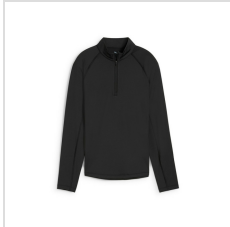

Item#: 629521

Description :

Description:

- 94% Polyester Recycled, 6% Elastane - Single Jersey
- SPF40

Order Notes:

- Stock product is not returnable.
- Puma will not ship on a 3rd party account

Colors

DEEP NAVY

PUMA BLACK

WHITE GLOW

ROYAL
SAPPHIRE

MINT JELLY

PINK OPAL

SPRING BLUE

Sizes

Size*	<input type="checkbox"/> XS	<input type="checkbox"/> Small	<input type="checkbox"/> Medium	<input type="checkbox"/> Large	<input type="checkbox"/> X-Large	<input type="checkbox"/> XX-Large
-------	-----------------------------	--------------------------------	---------------------------------	--------------------------------	----------------------------------	-----------------------------------

Production Details

Production Time	3-5 Business Days
FOB	Carlsbad, California, 92008

Imprint Details

Pricing Includes	0 / 0
------------------	-------

Images

Puma Black (629521-01)

Mint Jelly (629521-12)

Spring Blue (629521-13)