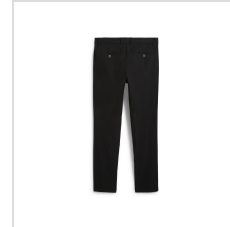

# Images

---

Puma 101 Avant Pant\*

Puma 101 Avant Pant\*

Puma 101 Avant Pant\*

Puma Black (628847-01)

Puma Black (628847-01)

Deep Navy (628847-02)

Deep Navy (628847-02)

Cool Mid Grey (628847-03)

Cool Mid Grey (628847-03)

Alpine Snow (628847-04)

Flat Bronze (628847-05)