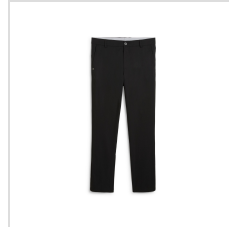

# Images

---

Puma 101 Avant Pant\*

Puma 101 Avant Pant\*

Puma 101 Avant Pant\*

Puma Black (628847-01)

Puma Black (628847-01)

Deep Navy (628847-02)

Deep Navy (628847-02)

Cool Mid Grey (628847-03)

Cool Mid Grey (628847-03)

Alpine Snow (628847-04)

Flat Bronze (628847-05)