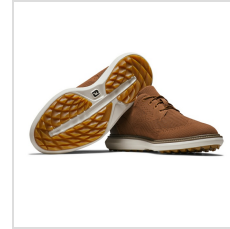

**Item#: 57954**

**Description :**

Description:

Full rounded toe character, standard forefoot and instep with a slightly narrow heel. Refined toe shape for a classic profile.

- Breathable engineered knit construction with premium leather heel.
- Lightweight EVA cushioning midsole.
- Underfoot cushioning from an
- Ortholite® Ultra-Hybrid FitBed®.
- VersaTrax Spikeless Traction Technology.

# Images

---

Onyx (57954)

Onyx (57954)

Graphite (57955)

Graphite (57955)

Sequoia (57960)

Deep Indigo (57962)