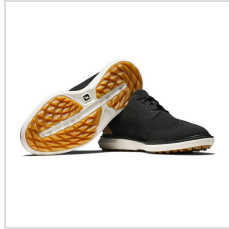

**Item#: 57954**

**Description :**

Description:

Full rounded toe character, standard forefoot and instep with a slightly narrow heel. Refined toe shape for a classic profile.

- Breathable engineered knit construction with premium leather heel.
- Lightweight EVA cushioning midsole.
- Underfoot cushioning from an
- Ortholite® Ultra-Hybrid FitBed®.
- VersaTrax Spikeless Traction Technology.

# Images

---

Onyx (57954)

Onyx (57954)

Graphite (57955)

Graphite (57955)

Sequoia (57960)

Deep Indigo (57962)