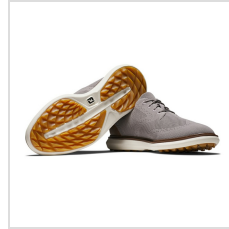

**Item#: 57954**

**Description :**

Description:

Full rounded toe character, standard forefoot and instep with a slightly narrow heel. Refined toe shape for a classic profile.

- Breathable engineered knit construction with premium leather heel.
- Lightweight EVA cushioning midsole.
- Underfoot cushioning from an
- Ortholite® Ultra-Hybrid FitBed®.
- VersaTrax Spikeless Traction Technology.

# Images

---

Onyx (57954)

Onyx (57954)

Graphite (57955)

Graphite (57955)

Sequoia (57960)

Deep Indigo (57962)