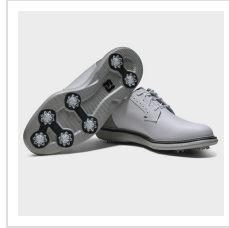

# FOOTJOY TRADITIONS BLUCHER GOLF SHOE

**Item#: 57939**

**Description :**

**Description:**

- Premium Prohide waterproof leather
- Breathable leather linings and Achilles pad for added comfort
- Lightweight EVA cushioning midsole
- Underfoot cushioning from an Ortholite® Ultra-Hybrid FitBed®
- Performance TPU outsole with Pulsar LP cleats by SoftSpikes®
- Blucher construction provides more generous top of foot fit

# Images

---

White/White (57938)

White/White (57938)

Black/White (57939)

Black/White (57939)

White/Sky Blue/Camo (57972)

White/Aqua Marine/Pageant Blue (57973)

White/Navy Camo/Marine (57977)

white/grey camo (57978)

White/Black Camo/Cherry Tomato (57979)