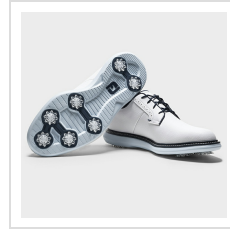

# FOOTJOY TRADITIONS BLUCHER GOLF SHOE

**Item#: 57939**

**Description :**

**Description:**

- Premium Prohide waterproof leather
- Breathable leather linings and Achilles pad for added comfort
- Lightweight EVA cushioning midsole
- Underfoot cushioning from an Ortholite® Ultra-Hybrid FitBed®
- Performance TPU outsole with Pulsar LP cleats by SoftSpikes®
- Blucher construction provides more generous top of foot fit

# Images

---

White/White (57938)

White/White (57938)

Black/White (57939)

Black/White (57939)

White/Sky Blue/Camo (57972)

White/Aqua Marine/Pageant Blue (57973)

White/Navy Camo/Marine (57977)

white/grey camo (57978)

White/Black Camo/Cherry Tomato (57979)