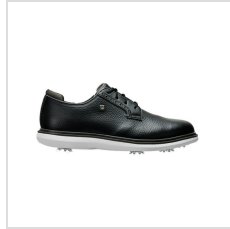

# FOOTJOY TRADITIONS BLUCHER GOLF SHOE

**Item#: 57939**

**Description :**

**Description:**

- Premium Prohide waterproof leather
- Breathable leather linings and Achilles pad for added comfort
- Lightweight EVA cushioning midsole
- Underfoot cushioning from an Ortholite® Ultra-Hybrid FitBed®
- Performance TPU outsole with Pulsar LP cleats by SoftSpikes®
- Blucher construction provides more generous top of foot fit

# Images

---

White/White (57938)

White/White (57938)

Black/White (57939)

Black/White (57939)

White/Sky Blue/Camo (57972)

White/Aqua Marine/Pageant Blue (57973)

White/Navy Camo/Marine (57977)

white/grey camo (57978)

White/Black Camo/Cherry Tomato (57979)