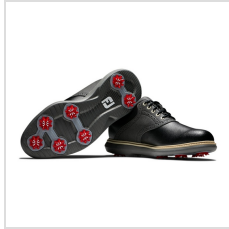

Item#: 57904

Description :

Description:

- Premium Prohide waterproof leather with crocskin patterned saddle on style
- Breathable leather linings and achilles pad for added comfort Supportive EVA midsole for responsive performance cushioning, enhanced comfort, and impact absorption
- All-day underfoot comfort from an OrthoLite® EcoPlush FitBed®
- U-throat construction provides more generous top of foot fit.

Options

Width*	Wide Width	medium with
--------	------------	-------------

Production Details

Production Time	5-7 Business Days
FOB	Brockton, Massachusetts, 02302

Imprint Details

Primary Imprint Area	0 0
----------------------	-----

Images

White/White (57903)

Black/Black (57904)

White/Peacoat/Marine (57981)