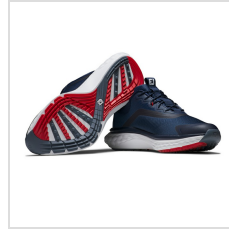

Item#: 56990

Description :

Description:

- Lightweight breathable mesh upper with ripstop heel.
- SofFOAM delivers an incredibly cushioned and plush ride for all-day walking and playing comfort.
- Folded 3D collar maximizes comfort and no-slip fit.
- Mold to your foot OrthoLite® impressions FitBed.
- Multi-Dimensional Traction Targets rotational and lateral swing forces.

Production Details

Production Time	5-7 Business Days
FOB	Brockton, Massachusetts, 02302

Images

Black/White (56990)

Grey/White/Blue (56991)

White/Grey/Navy (56994)

Navy/White/Red (56995)

White/Peacoat/Aqua Marine (57041)