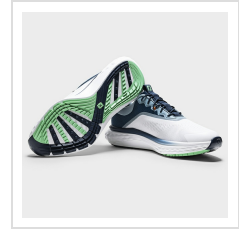

Item#: 56990

Description :

Description:

- Lightweight breathable mesh upper with ripstop heel.
- SofFOAM delivers an incredibly cushioned and plush ride for all-day walking and playing comfort.
- Folded 3D collar maximizes comfort and no-slip fit.
- Mold to your foot OrthoLite® impressions FitBed.
- Multi-Dimensional Traction Targets rotational and lateral swing forces.

Production Details

Production Time	5-7 Business Days
FOB	Brockton, Massachusetts, 02302

Images

Black/White (56990)

Grey/White/Blue (56991)

White/Grey/Navy (56994)

Navy/White/Red (56995)

White/Peacoat/Aqua Marine (57041)