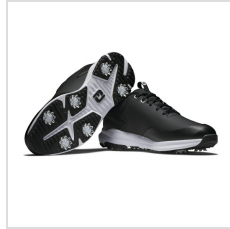

FOOTJOY TOUR RIVAL GOLF SHOE

Item#: 56960

Description :

Description:

Offers a full rounded toe character with a full fit across the forefoot and instep. A toe spring and a slightly narrow heel completes the athletic profile.

- Plush Eva midsole provides supportive cushioning and stability.
- Underfoot cushioning from a high density molded EVA FitBed®.
- Wrap around mudguard increases control and durability.
- DuraMax™ Rubber outsole with replaceable pulsar LP cleats by SoftSpikes®.
- Performance synthetic leather upper with enhanced molded ankle collar padding.

Options

Width*	Medium Width	Wide Width
--------	--------------	------------

Production Details

Production Time	5-7 Business Days
FOB	Brockton, Massachusetts, 02302

Images

White/Black (56958)

White/Red/Navy (56959)