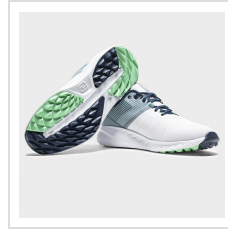

**Item#: 56287**

**Description :**

Description:

Offers a full rounded toe character with a full fit across the forefoot and instep. A toe spring and a slightly narrow heel completes the athletic profile.

- Lightweight Performance mesh for all- day breathability.
- VersaTrax outsole for on-course versatility.
- Underfoot cushioning from a high density molded EVA FitBed®.
- StatoLite midsole balances underfoot cushioning and superb stability.

# Images

---

Black/White (56287)

Black/White (56287)

Smoke/Shadow/Scarlet (56297)

Navy/White/Blue (56299)

Marine/White/Peacoat (56307)