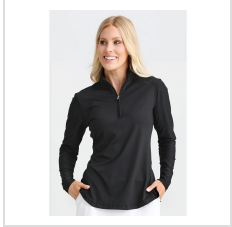

**Item#: 5556**

**Description :**

Description:

- Long Sleeve
- Regular fit
- Sun shirt / layering piece
- Quarter zip mock collar
- Mesh under sleeves
- Side vents
- Sizes XS-2XL
- Made in Guatemala

Order Notes:

## Images

---

Black (5556-BL)

Green (5556-GR)

Navy (5556-NVY)

Pink (5556-PI)