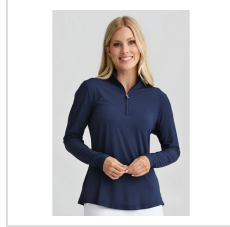

**Item#: 5556**

**Description :**

Description:

- Long Sleeve
- Regular fit
- Sun shirt / layering piece
- Quarter zip mock collar
- Mesh under sleeves
- Side vents
- Sizes XS-2XL
- Made in Guatemala

Order Notes:

## Images

---

Black (5556-BL)

Green (5556-GR)

Navy (5556-NVY)

Pink (5556-PI)