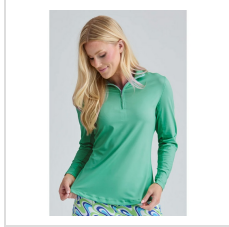

**Item#: 5556**

**Description :**

Description:

- Long Sleeve
- Regular fit
- Sun shirt / layering piece
- Quarter zip mock collar
- Mesh under sleeves
- Side vents
- Sizes XS-2XL
- Made in Guatemala

Order Notes:

- Stock product is not returnable.

**Colors**

BLACK

GREEN

PINK

NAVY

**Sizes**

Size*	<input type="button" value="XS"/>	<input type="button" value="Small"/>	<input type="button" value="Medium"/>	<input type="button" value="Large"/>	<input type="button" value="X-Large"/>	<input type="button" value="XX-Large"/>
-------	-----------------------------------	--------------------------------------	---------------------------------------	--------------------------------------	--	---

## Images

---

Black (5556-BL)

Green (5556-GR)

Navy (5556-NVY)

Pink (5556-PI)