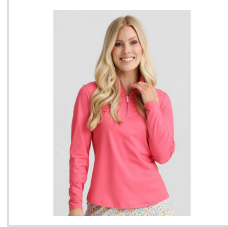

**Item#: 5556**

**Description :**

Description:

- Long Sleeve
- Regular fit
- Sun shirt / layering piece
- Quarter zip mock collar
- Mesh under sleeves
- Side vents
- Sizes XS-2XL
- Made in Guatemala

Order Notes:

## Images

---

Black (5556-BL)

Green (5556-GR)

Navy (5556-NVY)

Pink (5556-PI)