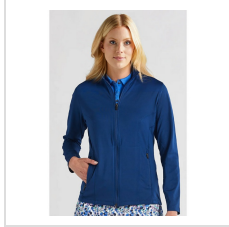

Item#: 5551

Description :

Description:

- Long Sleeve
- Full Zip
- Back drop hem
- Zipper pockets
- Regular fit
- Sizes XS-2XL
- Made in Guatemala

Order Notes:

- Stock product is not returnable.

Colors

WHITE

BLACK

NAVY TIDE

Sizes

Size*	<input type="button" value="XS"/>	<input type="button" value="Small"/>	<input type="button" value="Medium"/>	<input type="button" value="Large"/>	<input type="button" value="X-Large"/>	<input type="button" value="XX-Large"/>
-------	-----------------------------------	--------------------------------------	---------------------------------------	--------------------------------------	--	---

Production Details

Production Time	2-3 Business Days
FOB	Charlotte, North Carolina, 28273

Imprint Details

Pricing Includes	0 / 0
Primary Imprint Area	0 0

Images

Black (5551-BL)

Navy Tide (5551-NT)

White (5551-WH)