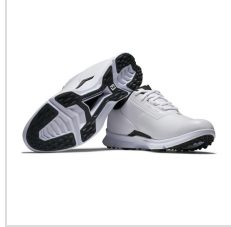

White/Black (55419)