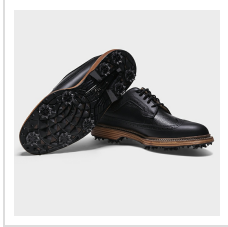

**Item#: 54559**

**Description :**

Description:

Full rounded toe character, standard forefoot and instep with a slightly narrow heel. Refined toe shape for a classic profile.

- Hand-selected, premium full grain leather detail.
- Premiere EVA midsole delivers firm, performance cushioning.
- Secure, contoured comfort from the OrthoLite® TruFit tongue system.
- Enhanced collar padding and soft leather linings for improved comfort.
- ARCTrax Outsole technology with renewable Pulsar LP cleats by SoftSpikes®
- All-day underfoot comfort from an OrthoLite® EcoPlush FitBed®

**Options**

Width*	Medium Width	Wide Width
--------	--------------	------------

**Production Details**

Production Time	5-7 Business Days
FOB	Brockton, Massachusetts, 02302

## Images

---

White/Chestnut (54558)

Black/Black Oyster (54559)