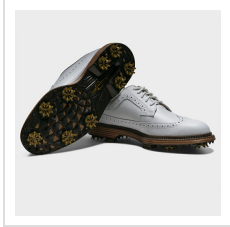

**Item#: 54559**

**Description :**

Description:

Full rounded toe character, standard forefoot and instep with a slightly narrow heel. Refined toe shape for a classic profile.

- Hand-selected, premium full grain leather detail.
- Premiere EVA midsole delivers firm, performance cushioning.
- Secure, contoured comfort from the OrthoLite® TruFit tongue system.
- Enhanced collar padding and soft leather linings for improved comfort.
- ARCTrax Outsole technology with renewable Pulsar LP cleats by SoftSpikes®
- All-day underfoot comfort from an OrthoLite® EcoPlush FitBed®

Order Notes:

- Stock product is not returnable.

**Colors**

BLACK/ BLACK  
OYSTER

WHITE/  
CHESTNUT

**Sizes**

Size*	7	7.5	8	8.5	9	9.5	10	10.5	11	11.5	12	13	14	15
-------	---	-----	---	-----	---	-----	----	------	----	------	----	----	----	----

**Options**

Width*	Medium Width	Wide Width
--------	--------------	------------

**Production Details**

Production Time	5-7 Business Days
FOB	Brockton, Massachusetts, 02302

## Images

---

White/Chestnut (54558)

Black/Black Oyster (54559)