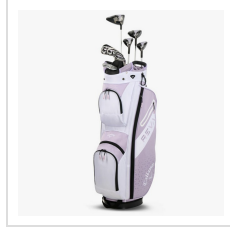

4PKR231808201VM (violet mist)