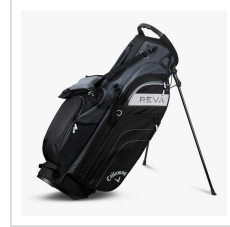

4PKR23181120BK (black)