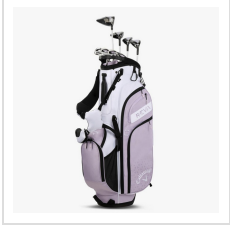

4PKR23180820VM (violet mist)