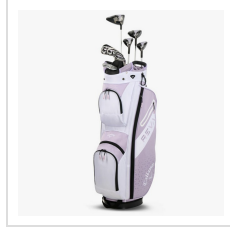

CALLAWAY LADIES REVA 24 PACKAGE SET - 11 PC.

Item#: 4PKR231811

Description :

This all-in-one set includes everything needed to play, featuring a driver, fairway wood (3W), hybrids (5H and 6H), irons (7–9), pitching wedge, sand wedge, putter, a golf bag, and headcovers. It is designed for women's swing speeds, with lightweight clubs and optimized lofts to promote higher launch and greater distance with less effort. The oversized, cavity-back irons and forgiving woods are built to help produce straighter, more consistent shots, even on mishits. Overall, it is geared toward beginners to intermediate players, focusing on easy launch, added distance, and improved enjoyment of the game.

Production Details

Production Time	3-5 Business Days
FOB	Carlsbad, California, 92018

Images

Callaway Ladies REVA 24 Package Set - 11
pc.

4PKR23181120BK (black)

4PKR231808201VM (violet mist)

4PKR23181120BK (black)