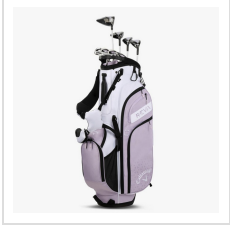

CALLAWAY LADIES REVA 24 PACKAGE SET - 11 PC.

Item#: 4PKR231811

Description :

This all-in-one set includes everything needed to play, featuring a driver, fairway wood (3W), hybrids (5H and 6H), irons (7–9), pitching wedge, sand wedge, putter, a golf bag, and headcovers. It is designed for women's swing speeds, with lightweight clubs and optimized lofts to promote higher launch and greater distance with less effort. The oversized, cavity-back irons and forgiving woods are built to help produce straighter, more consistent shots, even on mishits. Overall, it is geared toward beginners to intermediate players, focusing on easy launch, added distance, and improved enjoyment of the game.

Order Notes :

Order notes: Stock product is not returnable. Callaway will not ship FedEx; UPS only.

Colors

BLACK

VIOLET MIST

Options

Bag Style	<input type="button" value="Cart"/> <input type="button" value="Stand"/>
Hand	<input type="button" value="Right"/> <input type="button" value="Left"/>
Length	<input type="button" value="Regular"/> <input type="button" value="Long"/> <input type="button" value="Short"/>

Production Details

Production Time	3-5 Business Days
FOB	Carlsbad, California, 92018

Images

Callaway Ladies REVA 24 Package Set - 11
pc.

4PKR23181120BK (black)

4PKR231808201VM (violet mist)

4PKR23181120BK (black)