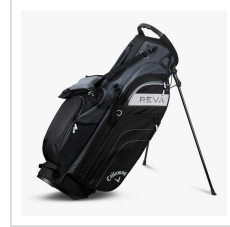

CALLAWAY LADIES REVA 24 PACKAGE SET - 11 PC.

Item#: 4PKR231811

Description :

This all-in-one set includes everything needed to play, featuring a driver, fairway wood (3W), hybrids (5H and 6H), irons (7–9), pitching wedge, sand wedge, putter, a golf bag, and headcovers. It is designed for women's swing speeds, with lightweight clubs and optimized lofts to promote higher launch and greater distance with less effort. The oversized, cavity-back irons and forgiving woods are built to help produce straighter, more consistent shots, even on mishits. Overall, it is geared toward beginners to intermediate players, focusing on easy launch, added distance, and improved enjoyment of the game.

Order Notes :

Order notes: Stock product is not returnable. Callaway will not ship FedEx; UPS only.

Colors

BLACK

VIOLET MIST

Options

Bag Style	<input type="button" value="Cart"/> <input type="button" value="Stand"/>
Hand	<input type="button" value="Right"/> <input type="button" value="Left"/>
Length	<input type="button" value="Regular"/> <input type="button" value="Long"/> <input type="button" value="Short"/>

Production Details

Production Time	3-5 Business Days
FOB	Carlsbad, California, 92018

Images

Callaway Ladies REVA 24 Package Set - 11
pc.

4PKR23181120BK (black)

4PKR231808201VM (violet mist)

4PKR23181120BK (black)