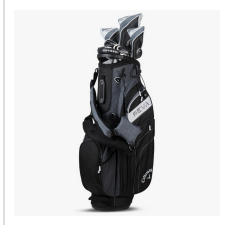

**Item#: 4PKR23180820BK**

**Description :**

This set includes an essential club setup featuring a driver, 5-wood, 6-hybrid, 7 and 9 irons, sand wedge, putter, along with a cart bag and headcovers, covering all key distances with fewer clubs. It is designed for women’s performance with lightweight graphite shafts and optimized lofts to promote higher launch, better distance, and easier swings. The forgiving woods and cavity-back irons help improve consistency and reduce mishits, while the simplified configuration makes it ideal for newer golfers or those who prefer a lighter, more manageable set.

**Order Notes:** Stock product is not returnable. Callaway ships via UPS only and does not offer FedEx shipping.

**Colors**

BLACK

VIOLET MIST

**Options**

<b>Bag Style</b>	<input type="button" value="Cart"/> <input type="button" value="Stand"/>
<b>Hand</b>	<input type="button" value="Right"/> <input type="button" value="Left"/>
<b>Length</b>	<input type="button" value="Regular"/> <input type="button" value="Long"/> <input type="button" value="Short"/>

# Images

---

4PKR23180820BK1 (black)

4PKR23180820BK (black)

4PKR23181120VM (violet)

4PKR231811201VM (violet)