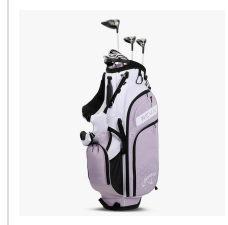

**Item#: 4PKR23180820BK**

**Description :**

This set includes an essential club setup featuring a driver, 5-wood, 6-hybrid, 7 and 9 irons, sand wedge, putter, along with a cart bag and headcovers, covering all key distances with fewer clubs. It is designed for women’s performance with lightweight graphite shafts and optimized lofts to promote higher launch, better distance, and easier swings. The forgiving woods and cavity-back irons help improve consistency and reduce mishits, while the simplified configuration makes it ideal for newer golfers or those who prefer a lighter, more manageable set.

# Images

---

4PKR23180820BK1 (black)

4PKR23180820BK (black)

4PKR23181120VM (violet)

4PKR231811201VM (violet)