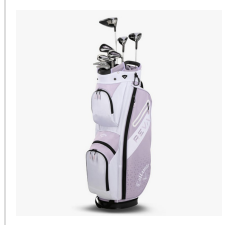

**Item#: 4PKR23180820BK**

**Description :**

This set includes an essential club setup featuring a driver, 5-wood, 6-hybrid, 7 and 9 irons, sand wedge, putter, along with a cart bag and headcovers, covering all key distances with fewer clubs. It is designed for women’s performance with lightweight graphite shafts and optimized lofts to promote higher launch, better distance, and easier swings. The forgiving woods and cavity-back irons help improve consistency and reduce mishits, while the simplified configuration makes it ideal for newer golfers or those who prefer a lighter, more manageable set.

# Images

---

4PKR23180820BK1 (black)

4PKR23180820BK (black)

4PKR23181120VM (violet)

4PKR231811201VM (violet)