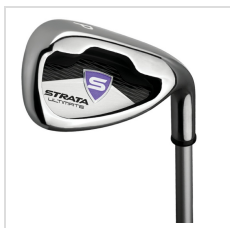

Set Includes: Driver, 3 Wood, 4 & 5 Hybrid, 6 - 9 Iron, PW & SW, Putter, Stand Bag, 4 Headcovers

- **Driver**  
Full titanium driver gives you a large sweet spot and more forgiveness to bomb it off the tee. (Headcover included)
- **Fairway Wood**  
A very forgiving 3-wood built for long, high flying shots in a more aerodynamic head shape. (Headcover included)
- **Hybrids**  
They're great alternatives to long irons, so you can play with more confidence on a variety of shots. (Headcovers included)
- **Irons/Wedges**  
High flight technology delivers distance, forgiveness, and control from stainless steel irons.
- **Putter**  
A blade style with precise face milling that's designed for better accuracy and distance control to help you sink more putts.
- **Stand Bag**  
Lightweight, durable bag combines a cool authentic look, convenient pockets, and an easy to carry back strap.

# Images

Strata Ladies Ultimate Package Set- 16 pcs

Strata Ladies Ultimate Package Set- 16 pcs with Headcovers

Stand Bag

Driver

Driver

3 Wood

4 Hybrid

5 Hybrid

6 Iron

7 Iron

8 Iron

9 Iron

SW

PW

Putter