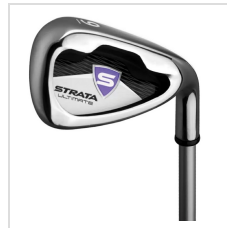

Set Includes: Driver, 3 Wood, 4 & 5 Hybrid, 6 - 9 Iron, PW & SW, Putter, Stand Bag, 4 Headcovers

- **Driver**  
Full titanium driver gives you a large sweet spot and more forgiveness to bomb it off the tee. (Headcover included)
- **Fairway Wood**  
A very forgiving 3-wood built for long, high flying shots in a more aerodynamic head shape. (Headcover included)
- **Hybrids**  
They're great alternatives to long irons, so you can play with more confidence on a variety of shots. (Headcovers included)
- **Irons/Wedges**  
High flight technology delivers distance, forgiveness, and control from stainless steel irons.
- **Putter**  
A blade style with precise face milling that's designed for better accuracy and distance control to help you sink more putts.
- **Stand Bag**  
Lightweight, durable bag combines a cool authentic look, convenient pockets, and an easy to carry back strap.

# Images

Strata Ladies Ultimate Package Set- 16 pcs

Strata Ladies Ultimate Package Set- 16 pcs with Headcovers

Stand Bag

Driver

Driver

3 Wood

4 Hybrid

5 Hybrid

6 Iron

7 Iron

8 Iron

9 Iron

SW

PW

Putter