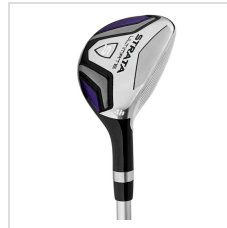

Set Includes: Driver, 3 Wood, 4 & 5 Hybrid, 6 - 9 Iron, PW & SW, Putter, Stand Bag, 4 Headcovers

- **Driver**  
Full titanium driver gives you a large sweet spot and more forgiveness to bomb it off the tee. (Headcover included)
- **Fairway Wood**  
A very forgiving 3-wood built for long, high flying shots in a more aerodynamic head shape. (Headcover included)
- **Hybrids**  
They're great alternatives to long irons, so you can play with more confidence on a variety of shots. (Headcovers included)
- **Irons/Wedges**  
High flight technology delivers distance, forgiveness, and control from stainless steel irons.
- **Putter**  
A blade style with precise face milling that's designed for better accuracy and distance control to help you sink more putts.
- **Stand Bag**  
Lightweight, durable bag combines a cool authentic look, convenient pockets, and an easy to carry back strap.

# Images

Strata Ladies Ultimate Package Set- 16 pcs

Strata Ladies Ultimate Package Set- 16 pcs with Headcovers

Stand Bag

Driver

Driver

3 Wood

4 Hybrid

5 Hybrid

6 Iron

7 Iron

8 Iron

9 Iron

SW

PW

Putter