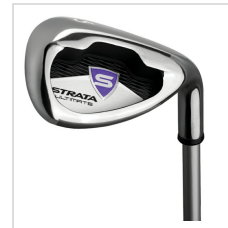

Set Includes: Driver, 3 Wood, 4 & 5 Hybrid, 6 - 9 Iron, PW & SW, Putter, Stand Bag, 4 Headcovers

- **Driver**  
Full titanium driver gives you a large sweet spot and more forgiveness to bomb it off the tee. (Headcover included)
- **Fairway Wood**  
A very forgiving 3-wood built for long, high flying shots in a more aerodynamic head shape. (Headcover included)
- **Hybrids**  
They're great alternatives to long irons, so you can play with more confidence on a variety of shots. (Headcovers included)
- **Irons/Wedges**  
High flight technology delivers distance, forgiveness, and control from stainless steel irons.
- **Putter**  
A blade style with precise face milling that's designed for better accuracy and distance control to help you sink more putts.
- **Stand Bag**  
Lightweight, durable bag combines a cool authentic look, convenient pockets, and an easy to carry back strap.

# Images

Strata Ladies Ultimate Package Set- 16 pcs

Strata Ladies Ultimate Package Set- 16 pcs with Headcovers

Stand Bag

Driver

Driver

3 Wood

4 Hybrid

5 Hybrid

6 Iron

7 Iron

8 Iron

9 Iron

SW

PW

Putter