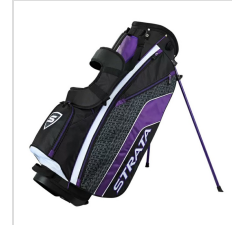

Stand Bag

Production Details

Production Time	3-5 Business Days
FOB	Carlsbad, California, 92018

Imprint Details

Pricing Includes	0 / 0
Primary Imprint Area	0 0

Images