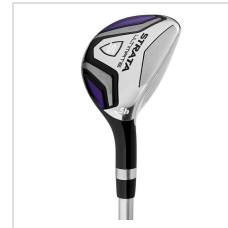

Set Includes: Driver, 3 Wood, 4 & 5 Hybrid, 6 - 9 Iron, PW & SW, Putter, Stand Bag, 4 Headcovers

- **Driver**  
Full titanium driver gives you a large sweet spot and more forgiveness to bomb it off the tee. (Headcover included)
- **Fairway Wood**  
A very forgiving 3-wood built for long, high flying shots in a more aerodynamic head shape. (Headcover included)
- **Hybrids**  
They're great alternatives to long irons, so you can play with more confidence on a variety of shots. (Headcovers included)
- **Irons/Wedges**  
High flight technology delivers distance, forgiveness, and control from stainless steel irons.
- **Putter**  
A blade style with precise face milling that's designed for better accuracy and distance control to help you sink more putts.
- **Stand Bag**  
Lightweight, durable bag combines a cool authentic look, convenient pockets, and an easy to carry back strap.

# Images

Strata Ladies Ultimate Package Set- 16 pcs

Strata Ladies Ultimate Package Set- 16 pcs with Headcovers

Stand Bag

Driver

Driver

3 Wood

4 Hybrid

5 Hybrid

6 Iron

7 Iron

8 Iron

9 Iron

SW

PW

Putter