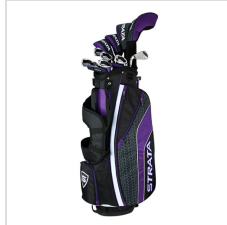

Strata Ladies Ultimate Package Set- 16 pcs with Headcovers

Production Details

Production Time	3-5 Business Days
FOB	Carlsbad, California, 92018

Imprint Details

Pricing Includes	0 / 0
Primary Imprint Area	0 0

Images