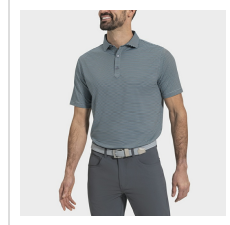

Black/Grey/Light Blue (35438)