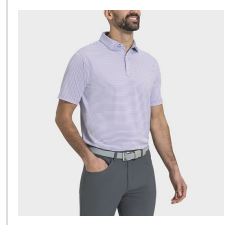

FOOTJOY SMOOTH STRIPE LISLE POLO

Item#: 38834

Description :

Description:

ProDry Performance golf shirts from FJ are the ultimate high-tech performance garment to wear on the course. Offering contemporary styling with UV sun protection and easy care fabric, each garment wicks moisture away from the body and regulates body temperature keeping you cool and dry.

Production Details

Production Time	5-7 Business Days
FOB	Brockton, Massachusetts, 02302

Imprint Details

Pricing Includes	0 / 0
------------------	-------

Images

Orchid/Ice Water/White (35433)

Mint/Blue/White (35434)