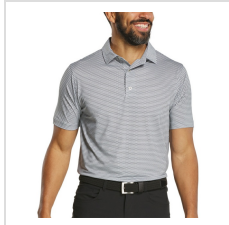

grey/white/black (35481)