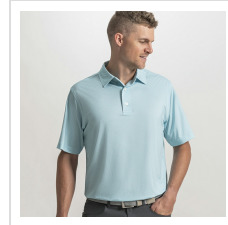

Item#: 35476

Description :

Description:

ProDry® Performance golf shirts from FJ are the ultimate high-tech performance garment to wear on the course. Offering contemporary styling with UV sun protection and easy care fabric, each garment wicks moisture away from the body and regulates body temperature keeping you cool and dry.

seafoam/white/navy (35482)

white/light blue/pacific (35483)

white/pink/sky (35484)

periwinkle/white/navy (35485)

red/white/light blue (38835)

red/white/light blue (38835)

red/white/light blue (38835)

blue reef/sea glass/white (38836)