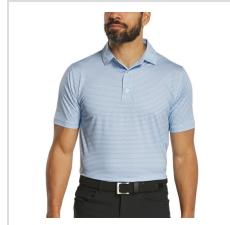

white/light blue/pacific (35483)