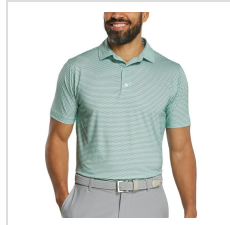

seafoam/white/navy (35482)