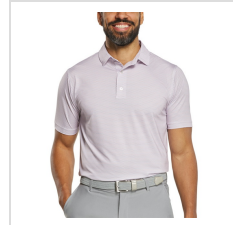

white/pink/sky (35484)